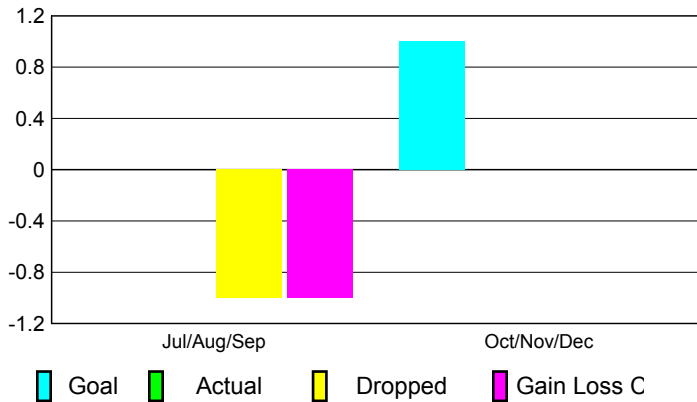

2010-2011 GMT Reports for District (or Undistricted) **District 33 S**

GMT: **ED J LECIUS**

Location: **MASSACHUSETTS**

GMT CA: **1**

CLUBS

**Club Results
2010-2011**

**Clubs
2009-2010**

Month	New Club Goal	Actual New Clubs	Actual Dropped Clubs	Gain/Loss of Clubs	Gain/Loss of Clubs
Jul/Aug/Sep	0	0	-1	-1	0
Oct/Nov/Dec	1	0	0	0	1
Totals	1	0	-1	-1	1

Club Results 2010-2011

Goal, New, Dropped, Gain/Loss

Comparison of Club Gain/Loss

Current Year Compared to the Previous Year

YTD Status Quo Clubs 2010-2011

Status Quo Clubs Compared to Status Quo Members

MEMBERSHIP